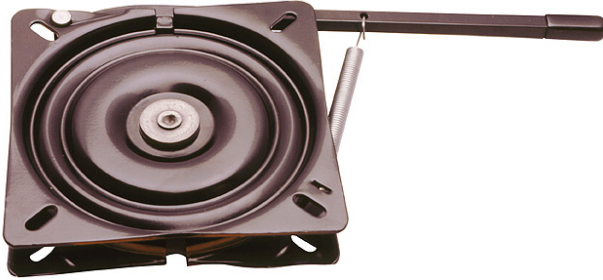

BOAT SWIVELS & ACCESSORIES

Part #115023

Part #115150

Part #165363

Part #165201

Trendler's line of boat swivels and accessories are designed for marine or outdoor use. All parts are manufactured using moisture resistant black finishes and with 12 ball bearings.

Part #	Description	Weight Per Unit	Pieces Per Box	Total Weight Per Box
115150	613 FL 12BB BLK	2.14	21	45
115122	712 FL 12BB BLK	3.06	16	49
115023	4WL 12GA STOP 12BB BLK	3.4	5	17
165201	7" Economy Pedestal Base	4.5	2	9
165202	13" Economy Pedestal Base	5.5	2	11
165363	Pedestal Base Adjustable Bulk	5.5	2	11