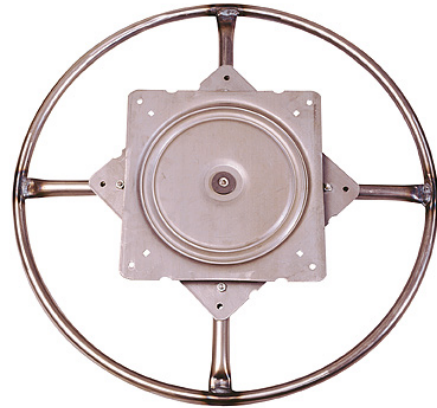

# 11" BIG TURN SWIVELS

Part #105008

Part #165038

Trendler's 11" big turn swivels add extra function and utility to recliners or large sofa chairs.

Part #	Description	Weight Per Unit	Pieces Per Box	Total Weight Per Box
105008	1112 81BB 8CTR NF	7	8	56
165038	RECLINER BASE 24" BLACK	5.40	5	27