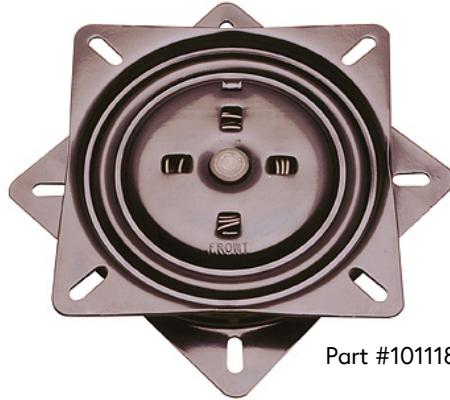

RETURN SWIVELS

Part #101118

Part #101101

Part #101119

Trendler's line of return swivels are available in a 3° pitch with a 90° stop and with 12 or 51 ball bearings.

Part #	Description	Weight Per Unit	Pieces Per Box	Total Weight Per Box
101119	712 3D RS90 51BB NF	3.13	15	47
101118	712 3D RS90 12BB NF	3.06	15	46
101101	4CD12 3D RS90 CH63B 14D 12BB NF	3.71	14	52