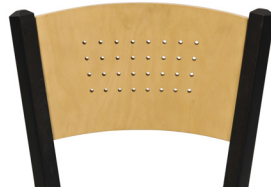

METAL SEATING

Solid

Star

1 Hole

Pie 5

2-Slot

3-Slot

5-Slot

1 Hole 3-Slot

12-Hole

32-Hole

Wavy

Solid Tall

Etched Wood

Slot Back - Wood Design Options

Finish Options:

Cherry	•
Walnut	•
Black Primer	•
Mahogany	•
Natural	•
Unfinished	•
Other	•

- Slot Backs are also available in Metal with Metal Finishes
- Custom Designed Cutouts available for both Wood and Metal Slot Backs
- Slot Back seating styles include: Chair, Nesting Chair, Armchair, 24" Barstool, 30" Barstool, 24" Motion and 30" Motion